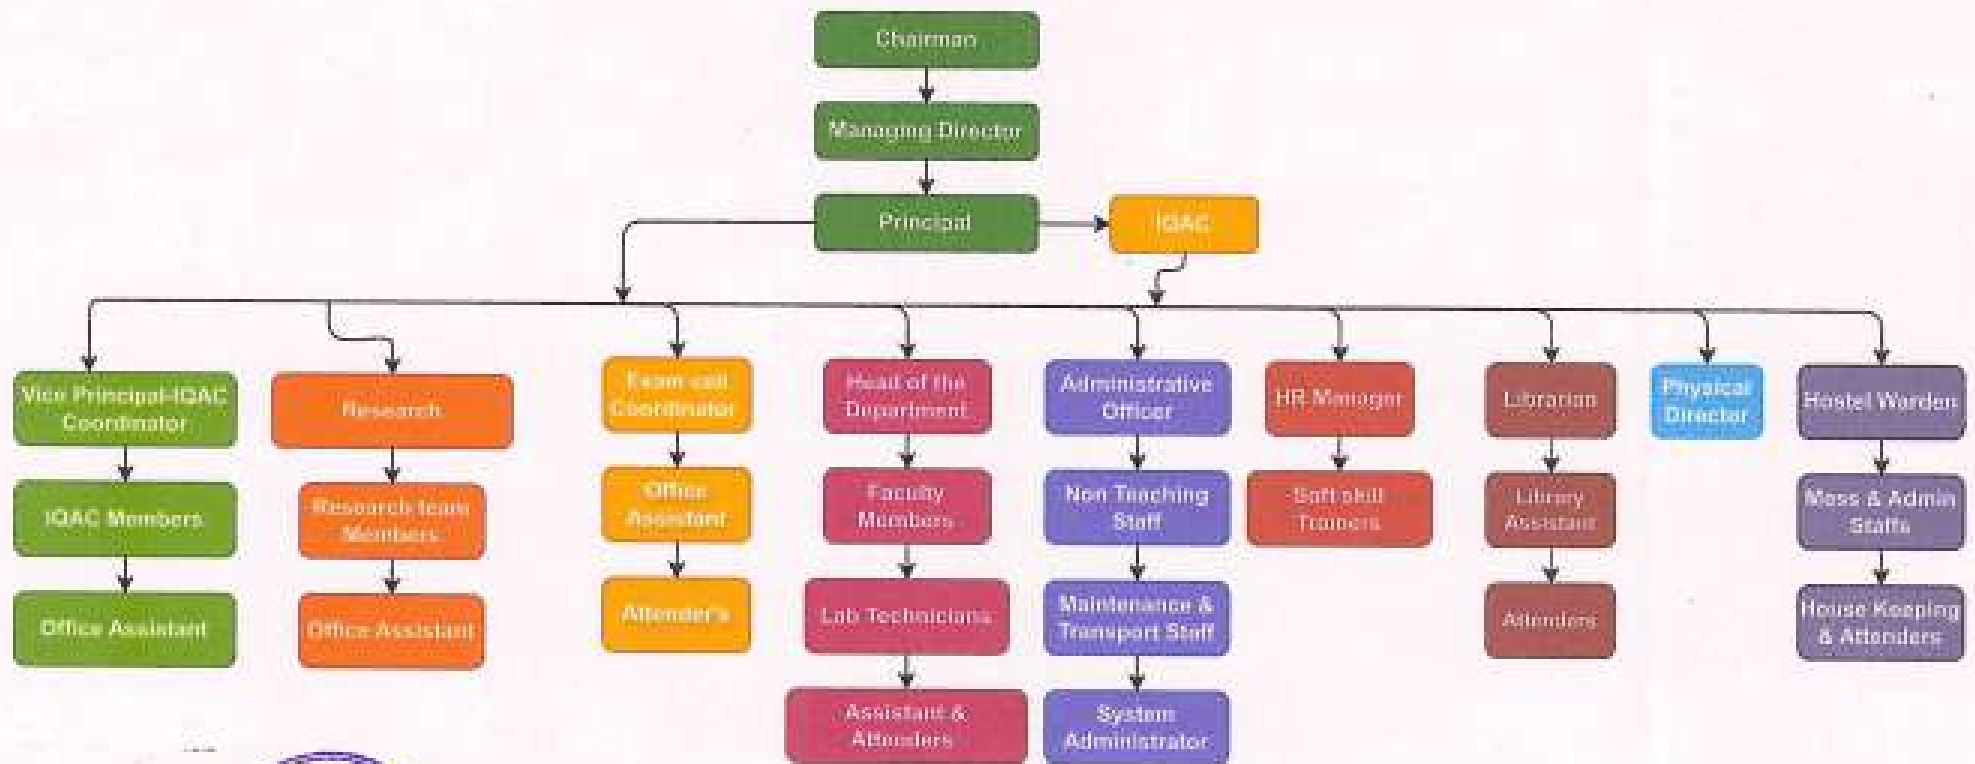

Institutional Organogram

[Signature]
PRINCIPAL
J.K.K.NATRAJA COLLEGE OF ENGINEERING
AND TECHNOLOGY
NATARAJAPURAM,
KUMARAPALAYAM - 638 183.