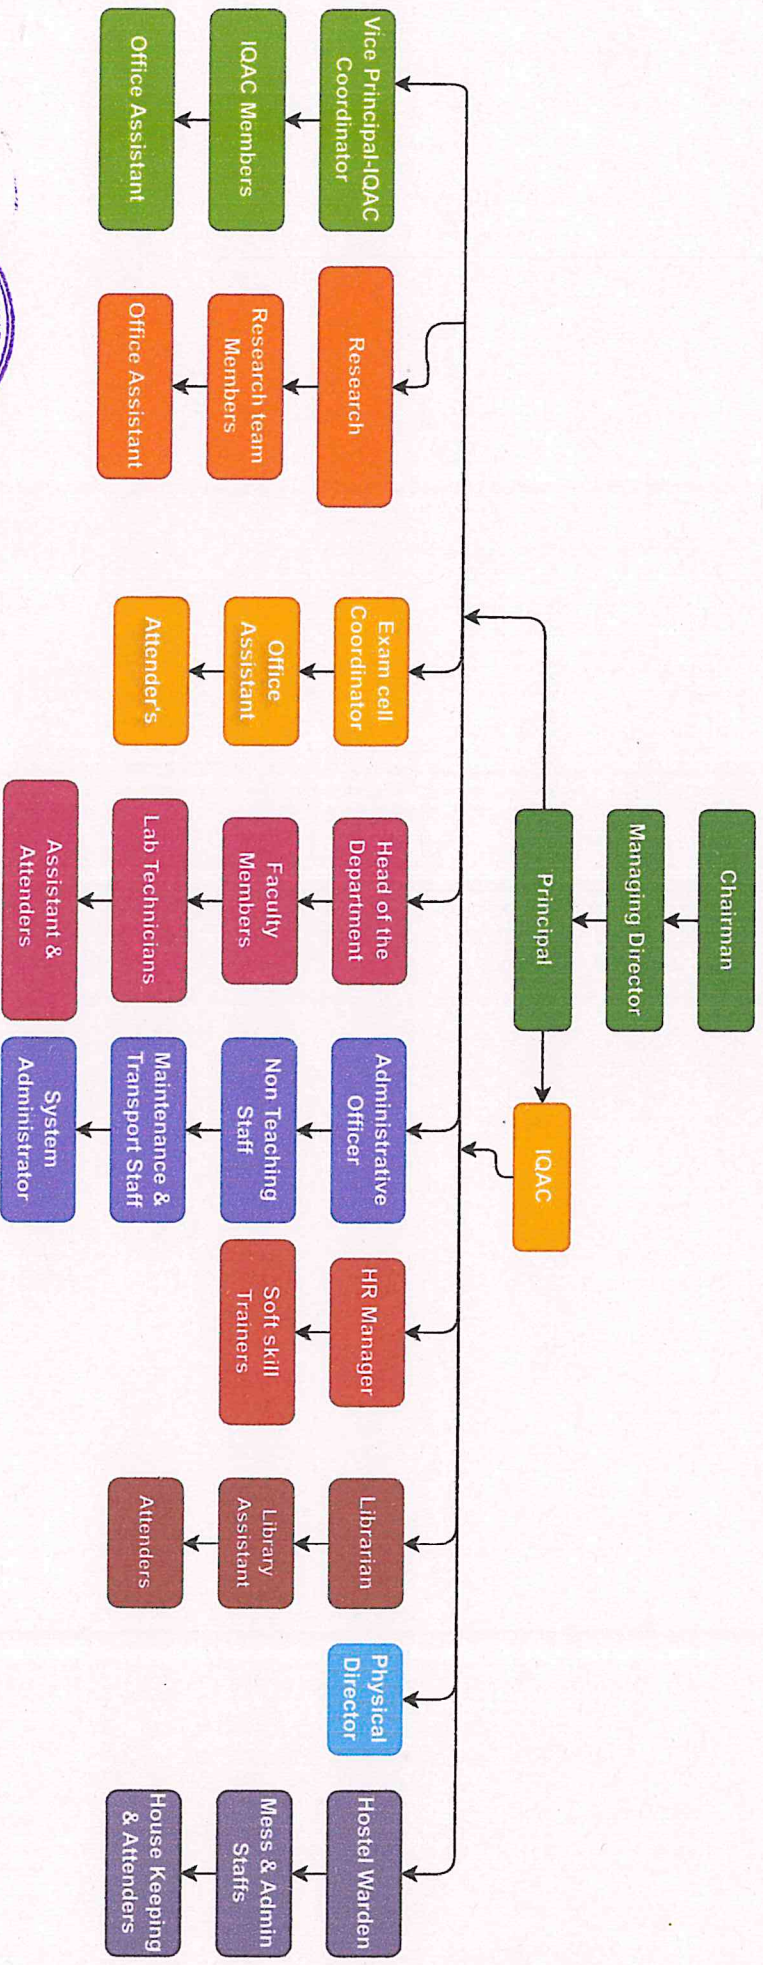

Institutional Organogram

Sudhy
PRINCIPAL
J.K.K.NATRAJA COLLEGE OF ENGINEERING
AND TECHNOLOGY
NATARAJAPURAM,
KUMARAPALAYAM - 638 183.